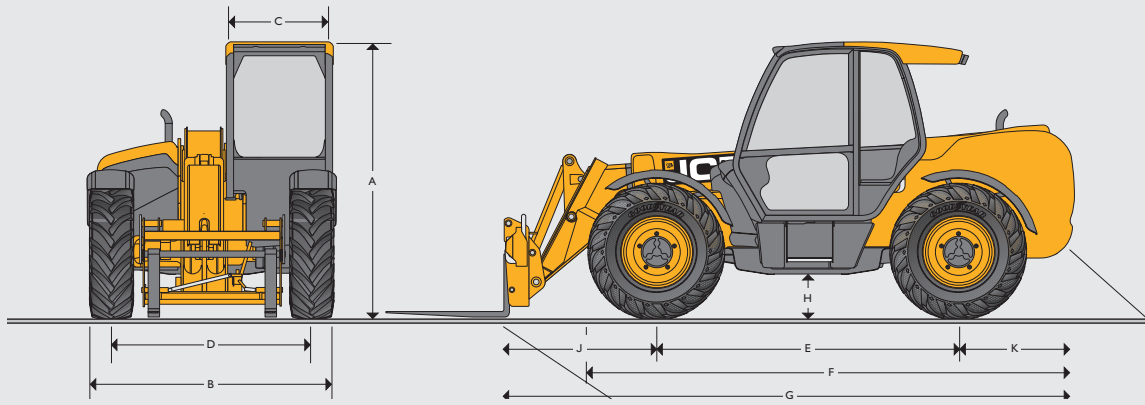

## TELESCOPIC HANDLER | MID-RANGE

Gross power: 63kW/58hp - 97kW/130hp, Lift capacity: 3100kg - 4100kg, Lift height: 7m - 16.7m

STATIC DIMENSIONS										
Machine model		531-70	541-70	535-95	533-105	535-125 HiViz	535-140 HiViz	540-140	540-170	
A	Overall height	m	2.49	2.49	2.49	2.49	2.59	2.59	2.59	2.69
B	Overall width (over tyres)*	m	2.23	2.23	2.36	2.36	2.35	2.35	2.35	2.44
C	Inside width of cab	m	0.94	0.94	0.94	0.94	0.94	0.94	0.94	0.94
D	Front track	m	1.81	1.81	1.87	1.87	1.90	1.90	1.90	1.90
E	Wheelbase	m	2.75	2.75	2.75	2.75	2.75	2.75	2.90	2.75
F	Overall length to front tyres	m	4.38	4.38	4.38	4.38	4.74	4.74	5.18	5.08
G	Overall length to front carriage	m	4.99	4.99	4.99	5.38	5.80	6.23	6.25	6.36
H	Ground clearance	m	0.40	0.40	0.40	0.40	0.40	0.40	0.355	0.40
J	Front wheel centre to carriage	m	1.25	1.25	1.20	1.62	1.68	2.11	1.65	1.94
K	Rear wheel centre to rear face	m	0.99	0.99	1.04	1.01	1.37	1.37	1.70	1.67
	Overall width with stabilisers fully deployed	m	NA	NA	NA	2.63	2.57	2.57	2.73	3.55
	Outside turn radius (over tyres)	m	3.7	3.7	3.7	3.7	3.75	3.75	4.10	4.10
	Carriage rollback angle	degrees	42.6	42.6	41.0	41.2	37.0	37.0	41.5	39
	Carriage dump angle	degrees	37.5	37.5	24.0	24.0	12.5	12.5	9.8	8.8
	Weight	kg	7060	7850	8215	8850	9720	10880	11090	12060
	Tyres		15.5/80-24	15.5/80-24	15.5/80-24	15.5/80-24	15.5/80-24	15.5/80-24	15.5/80-24	15.5/80-24